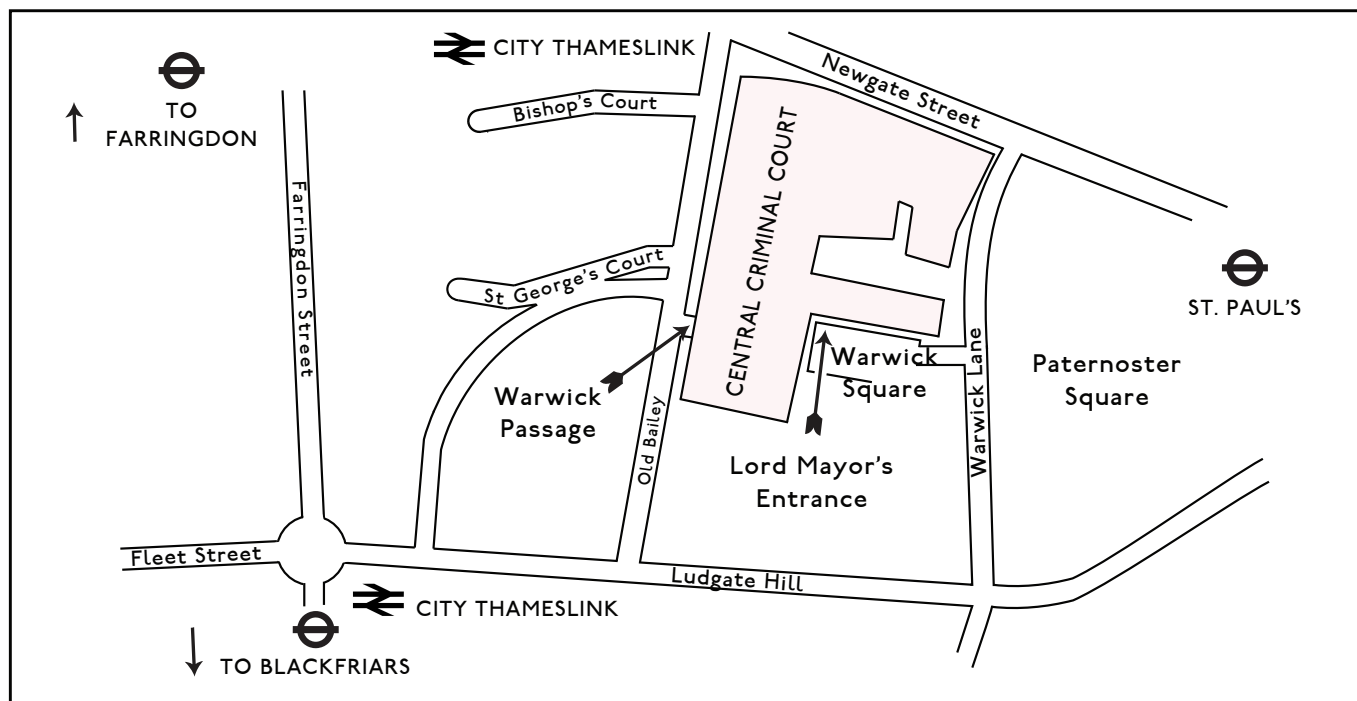

HOW TO GET TO THE CENTRAL CRIMINAL COURT

Old Bailey, London EC4M 7EH Tel: 020 7248 3277

www.cityoflondon.gov.uk

ON ARRIVAL

Guests may use the Lord Mayor's Entrance, accessed via Warwick Passage from Old Bailey, or from Warwick Square. At security gate, ring bell: dial 1 then "🔔"

BY TRAIN

City Thameslink
Blackfriars
Farringdon

BY UNDERGROUND

St. Paul's
Blackfriars
Farringdon

BY BUS

| | |
|--------------------------------|------------------|
| Ludgate Hill / City Thameslink | 4, 8 |
| Ludgate Hill / Old Bailey | 11, 17, 23 |
| St. Paul's Station | 25, 56, 100, 242 |

BY CAR

Passengers may be dropped off at Warwick Square.
For disabled parking, telephone 020 7248 3277 ext. 2240